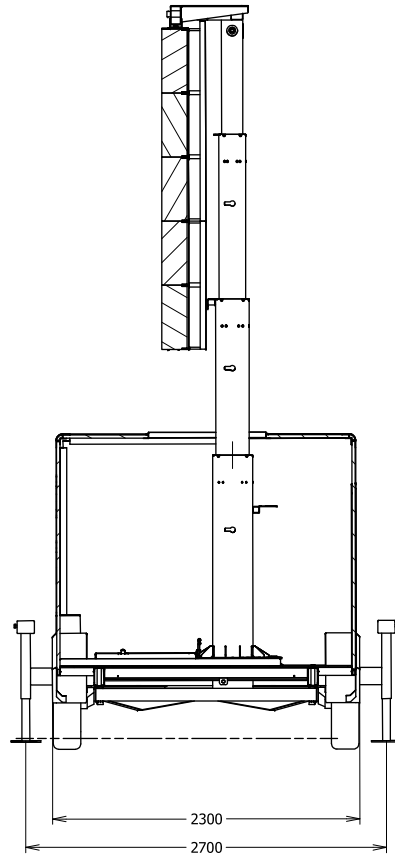

SCREEN 16:9 448 x 240 cm

Designed by danny	Created 20/04/2009	Last changed	
 www.electronicstudio.ch		P:\CAD\j104194 Electronic Studio B35\3D\samenstelling algemeen.idw	
		Sheet 1 / 3	