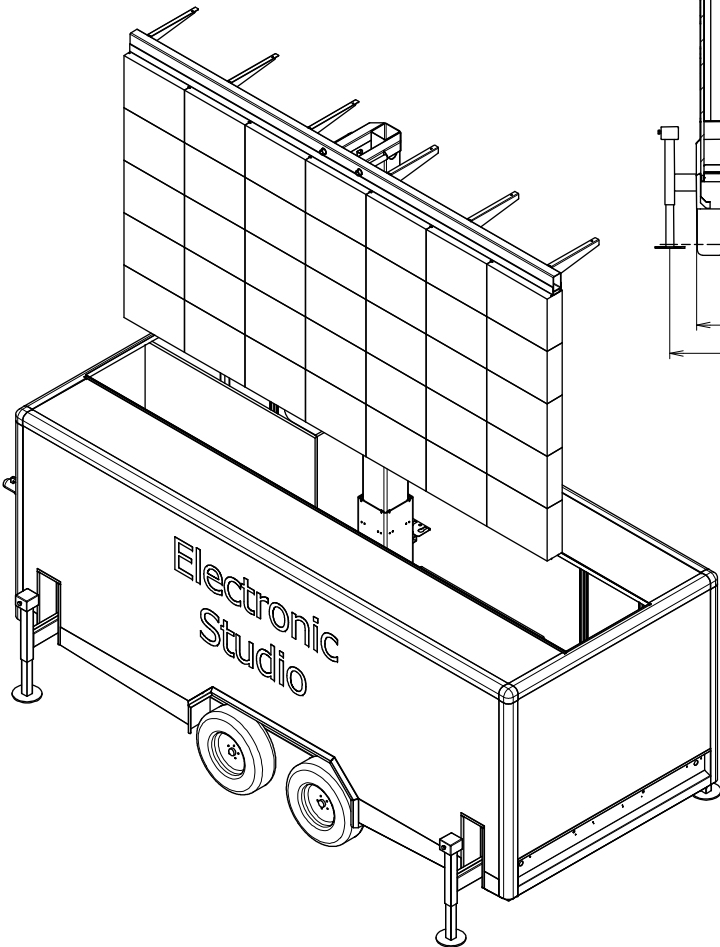

SCREEN 16:9 448 x 240 cm

Designed by danny	Created 20/04/2009	Last changed	
 www.electronicstudio.ch		P:\CAD\j104194 Electronic Studio B35\3D\samenstelling algemeen.idw	
		Sheet 1 / 3	