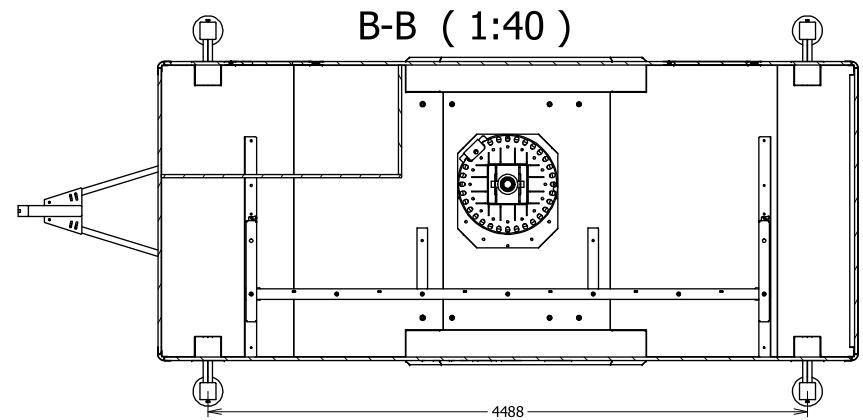

SCREEN 16:9 448 x 240 cm

Designed by danny	Created 20/04/2009	Last changed	
 www.electronicstudio.ch		P:\CAD\j104194 Electronic Studio B35\3D\samenstelling algemeen.idw	
		Sheet 1 / 3	