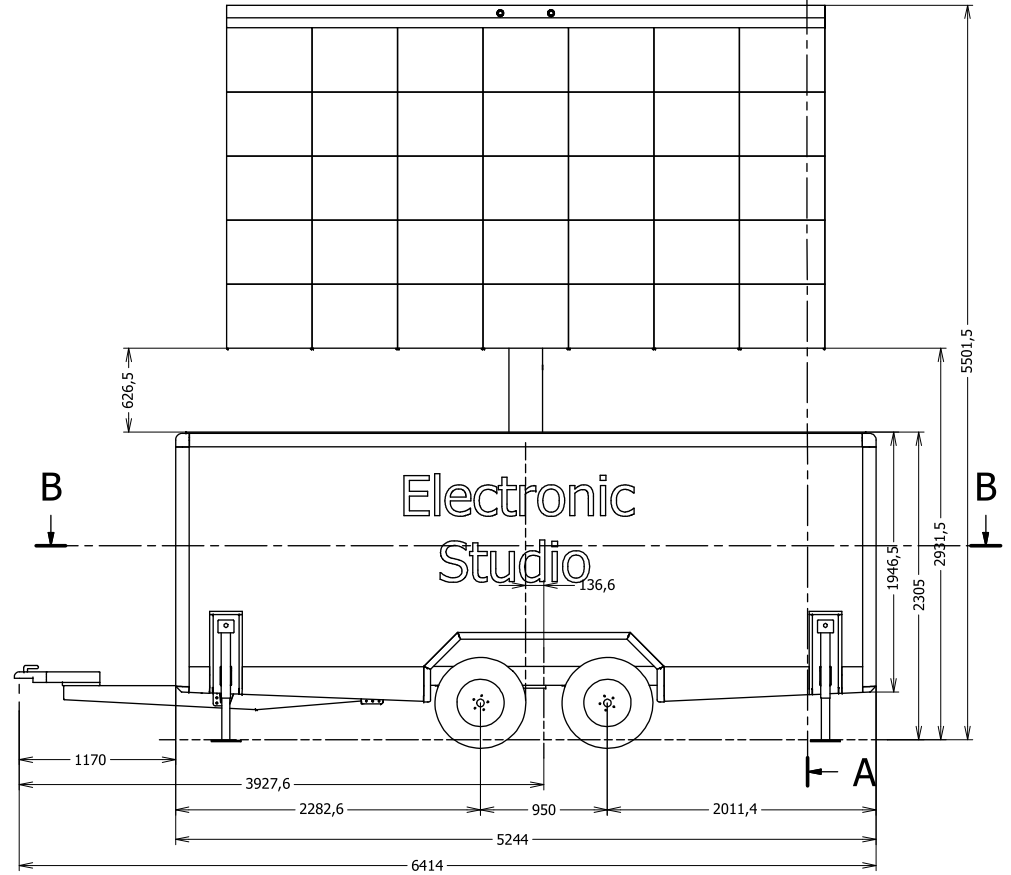

SCREEN 16:9 448 x 240 cm

Designed by danny	Created 20/04/2009	Last changed	
 www.electronicstudio.ch		P:\CAD\j104194 Electronic Studio B35\3D\samenstelling algemeen.idw	
		Sheet 1 / 3	